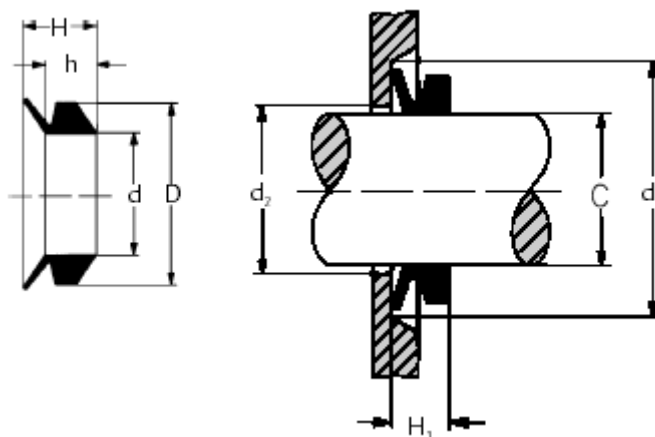

Article number: 17950055S

Description: KLEE V-ring VS 50-55 NBR 60

## Measures

---

C = 53-58  
d = 49.0  
D = 59.0  
d1 = C+15  
d2 = C+3  
h = 9.5  
H = 13.0  
H1 = 11 +/- 1